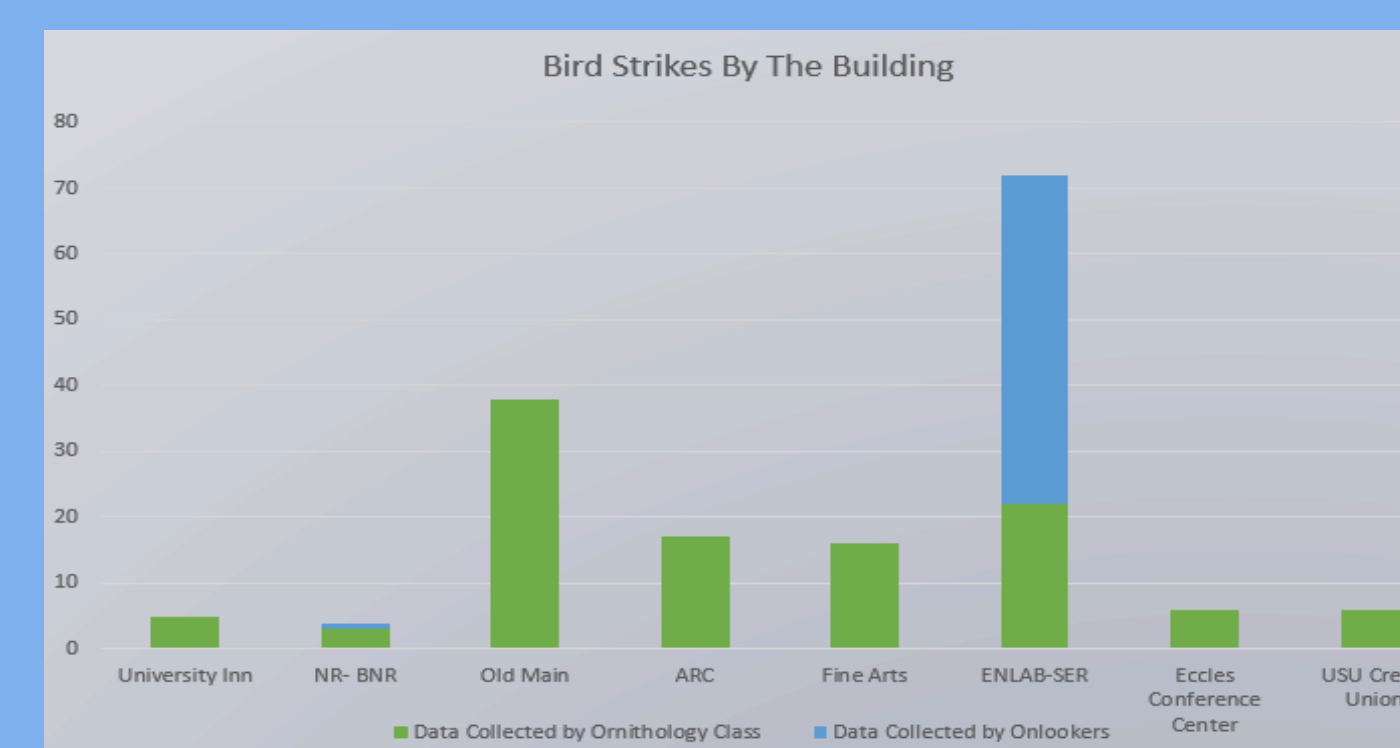

Bird Strikes at the Chase Fine Arts Building

By Michael Preece

Introduction

- Up to one billion birds die each year by striking windows.
- Bird eyes do not interpret windows as solid objects.
- At Utah State, hundreds of birds die each year in bird strikes.
- One of the buildings that is responsible for a large portion of bird strikes is the Chase Fine Arts building.
- Fruit trees in front of the Chase Fine Arts windows cause a reflection which confuse birds
- A reduction in window reflectivity greatly reduces bird strike problems.

Chase Fine Arts Building

- The Chase Fine Arts building has four large windowed rooms with a total of 1800 square feet of window space.
- The building is on a main road, and its windows are clearly visible, so the solution needed to look clean and unobtrusive.
- With a limited budget the solution also had to be cost effective.

Chase Fine Arts Windows

Frequency of Bird Strikes on Campus Buildings