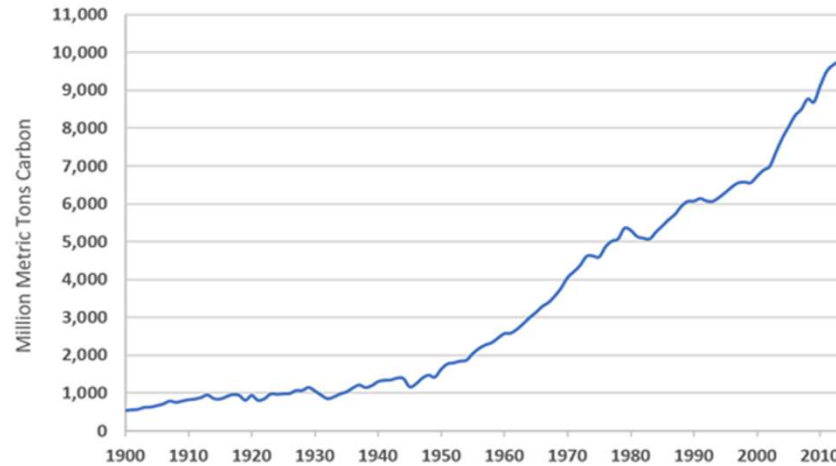

Eco-Architecture

Architecture that seeks to minimize the negative environmental impact of buildings.

Introduction

The building and construction of buildings use 35% of resources. Buildings account for almost half of greenhouse gas emissions and energy use. Greenhouse gases trap heat in the atmosphere and cause climate change. Reducing energy use in buildings is one of the most important ways to reduce humans negative environmental impact.

• Negative effects of greenhouse gases:

- Rising sea levels
- Flooding
- Hurricanes
- Heat waves
- Thawing glaciers
- Pandemics
- Pollution
- Respiratory Disease

- Sustainable architecture is not only more energy efficient, it's also healthier for inhabitants. Green architecture can promote and help maintain a cleaner environment.

Global Carbon Emissions from Fossil Fuels, 1900-2014

Methods

- Renewable energy systems
- Green building materials
- Energy efficiency
- Waste management
- Improving indoor air quality
- Stormwater management
- Rainwater harvesting
- Native landscaping
- Building orientation
- Local materials
- Building life cycle
- Responsible sourcing

Positive Results

- Lower utility costs
- Long term savings
- Reduced carbon emissions
- Reduced energy usage
- Water conservation
- Safer materials
- Improvement of people's health and wellbeing
- Improved productivity
- Efficiency
- Environmental protection
- Enhanced ecology

“It’s almost like a disaster has to happen to cause the world to start preparing.”

Michael Reynolds.. (2019). Michael Reynolds quotes

Conclusion

Humans negative impact on the environment has been detrimental. If we continue to ignore the issue of climate change and don't take action to improve the way we live we will hit a point of no return.

Implementing Eco-Architecture into our society is essential and can help protect the earth and the future and health of its inhabitants by significantly reducing carbon emissions and slowing down global warming.

Sustainable architecture holds the key to an environmentally positive future