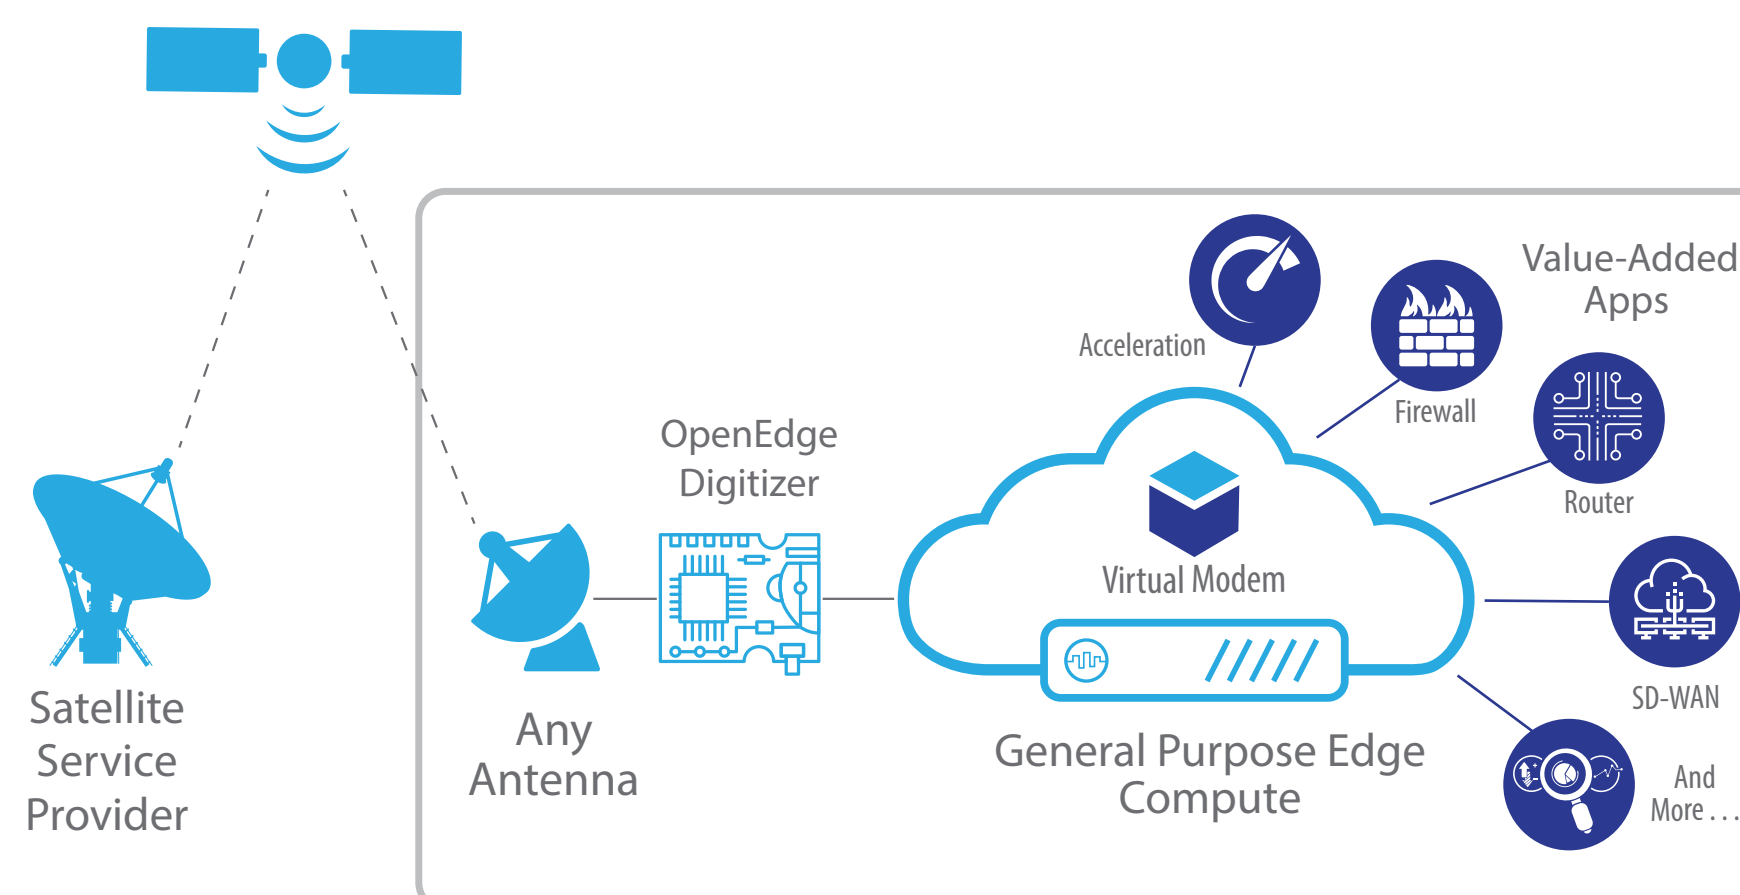

Spectrum Processing at the Edge

Adapting Terrestrial Waveforms for Non-Terrestrial Networks

Edge Remote

Digitize – the RF spectrum based on industry adopted open standards
Virtualize – the waveform processing using state of the art DSP techniques
Orchestrate – the control and optimization of operations for on-demand services