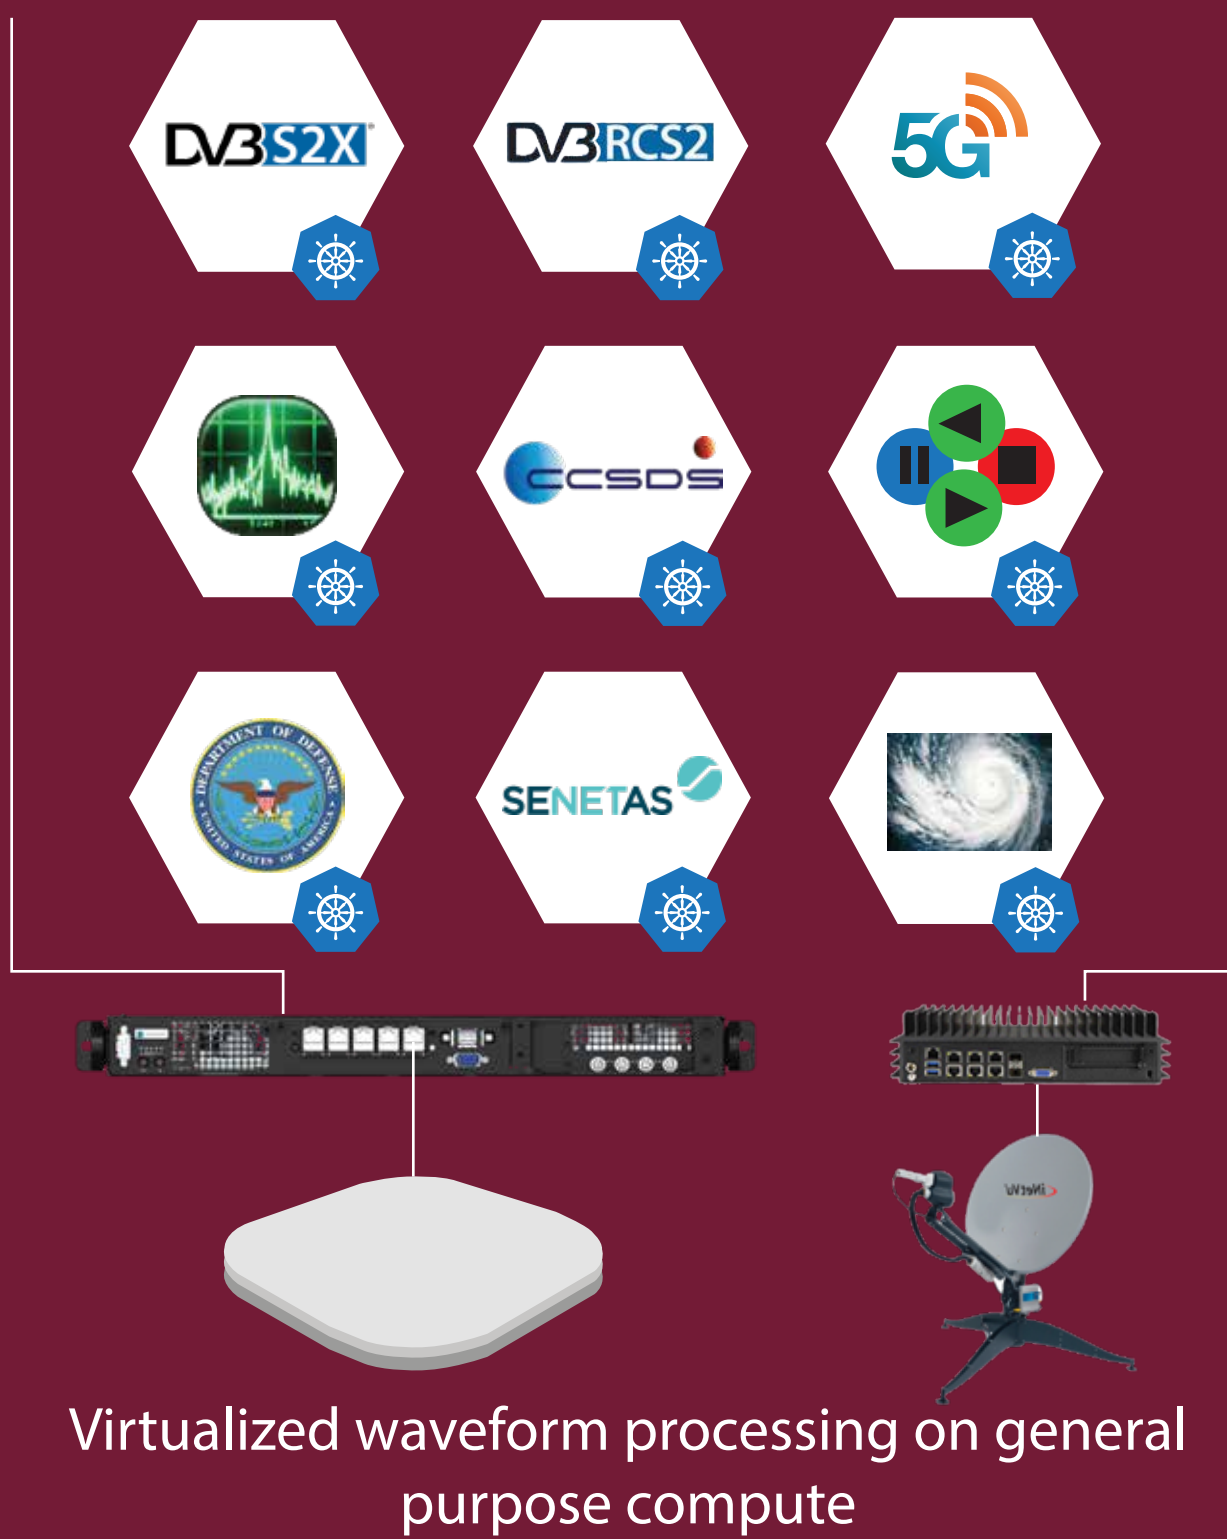

Spectrum Processing at the Edge

Adapting Terrestrial Waveforms for Non-Terrestrial Networks

Edge Remote

Digitize – the RF spectrum based on industry adopted open standards
Virtualize – the waveform processing using state of the art DSP techniques
Orchestrate – the control and optimization of operations for on-demand services