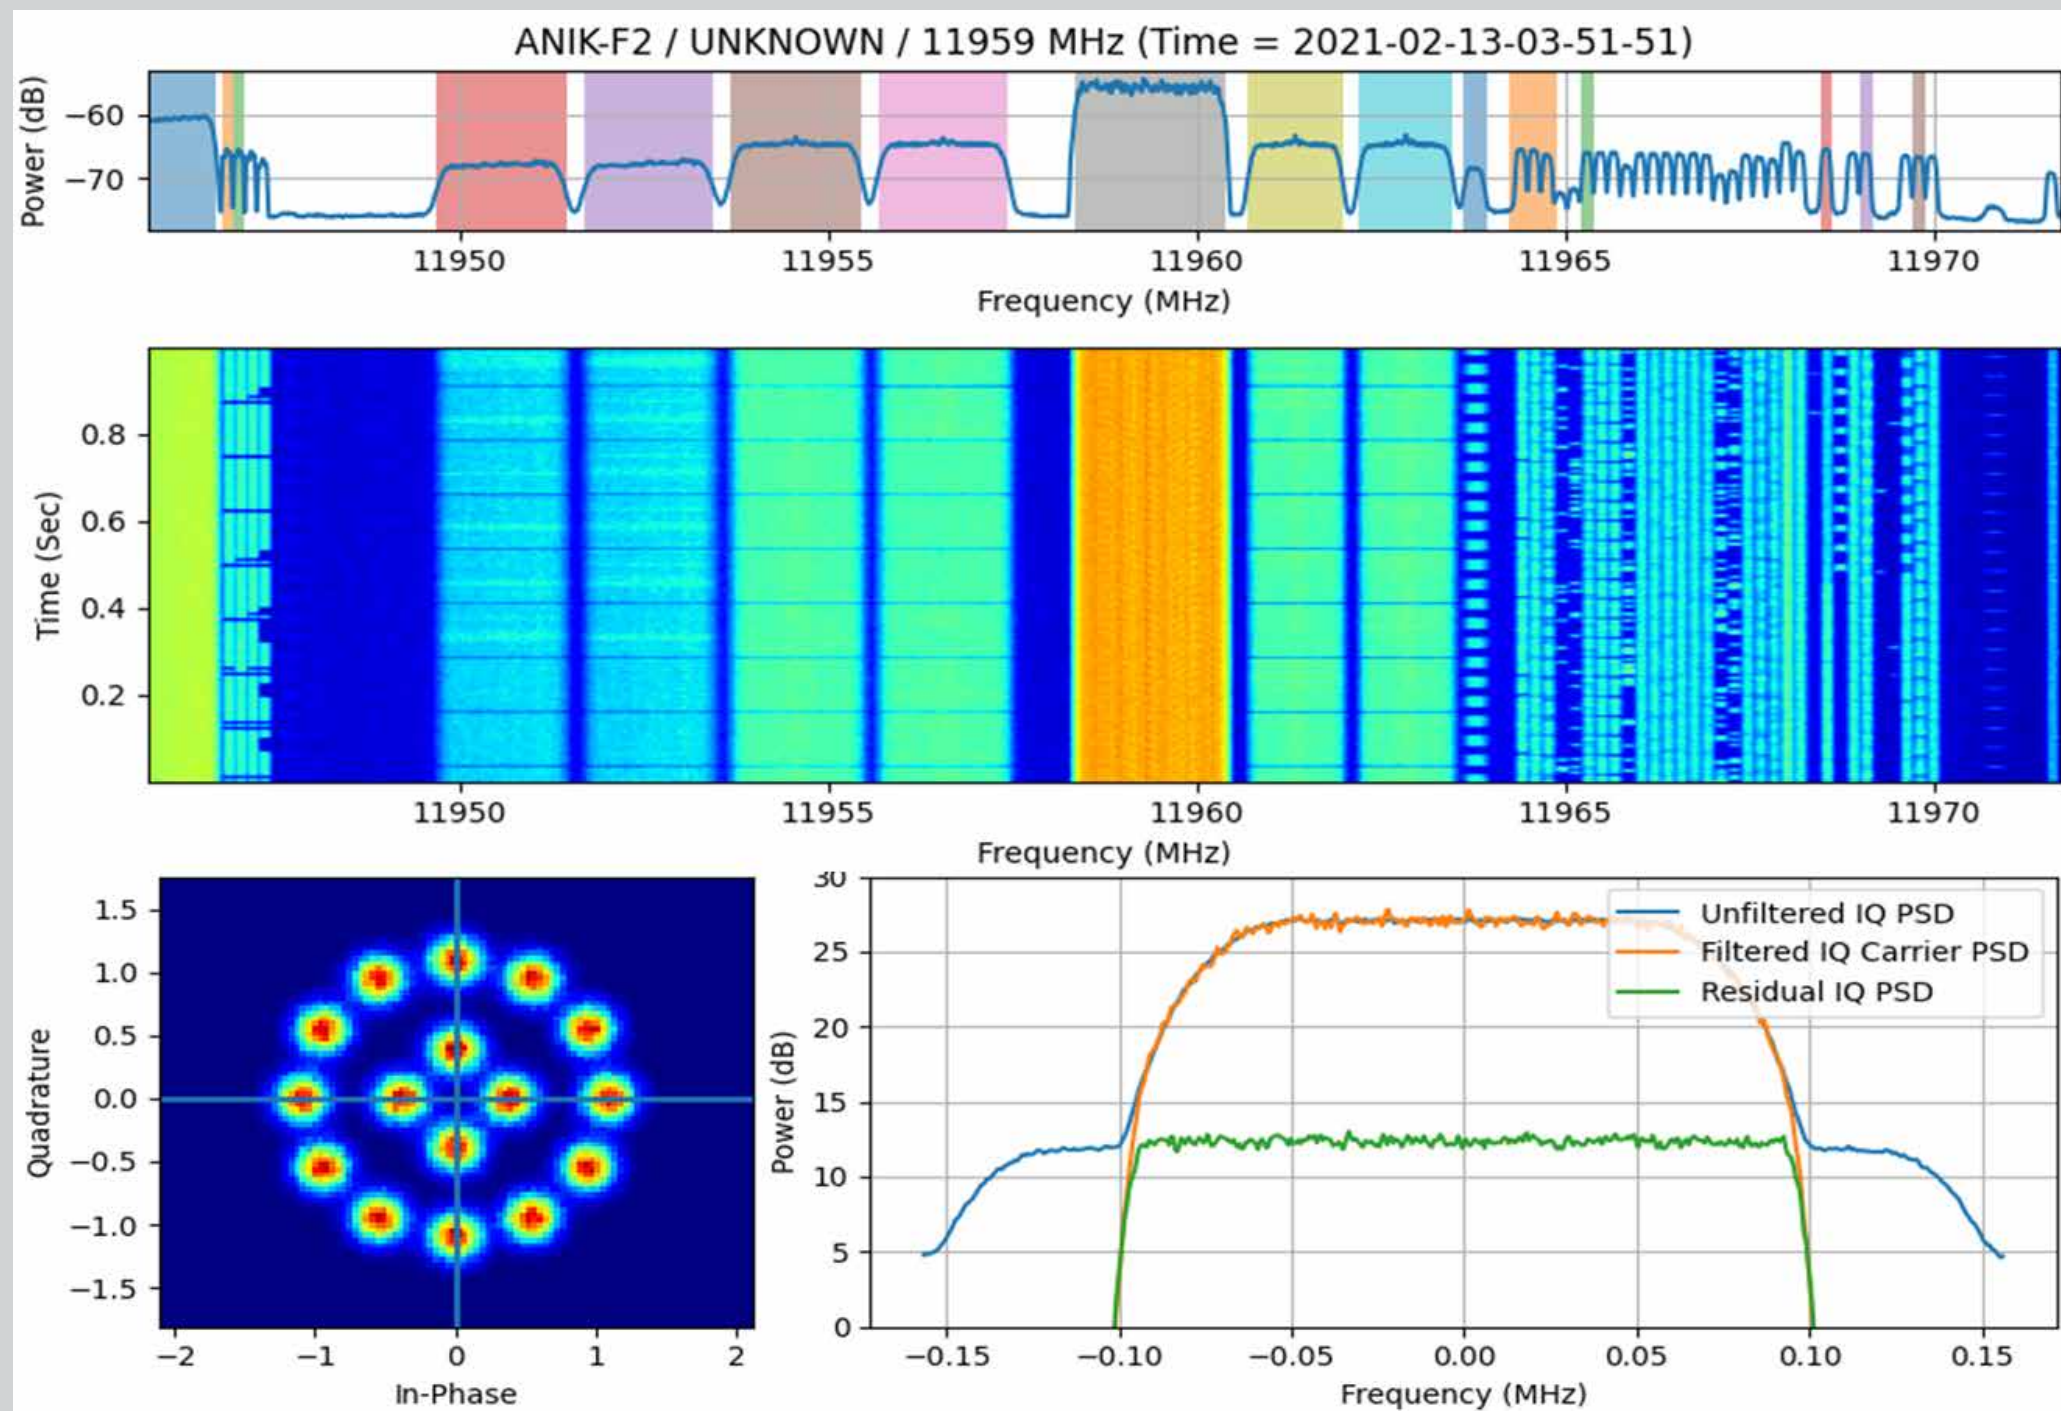

Spectrum Processing at the Edge

Adapting Terrestrial Waveforms for Non-Terrestrial Networks

Edge Remote

Digitize – the RF spectrum based on industry adopted open standards
Virtualize – the waveform processing using state of the art DSP techniques
Orchestrate – the control and optimization of operations for on-demand services

OpenSpace®

Multi-Waveform Support

Commercial: DVB-S2X, 5G
 MiSATCOM: GBS, IBS, RCS-2
 Tactical LOS: EBEM, CDL

Maintain interoperability with legacy tactical networks while utilizing next-generation satellite waveforms