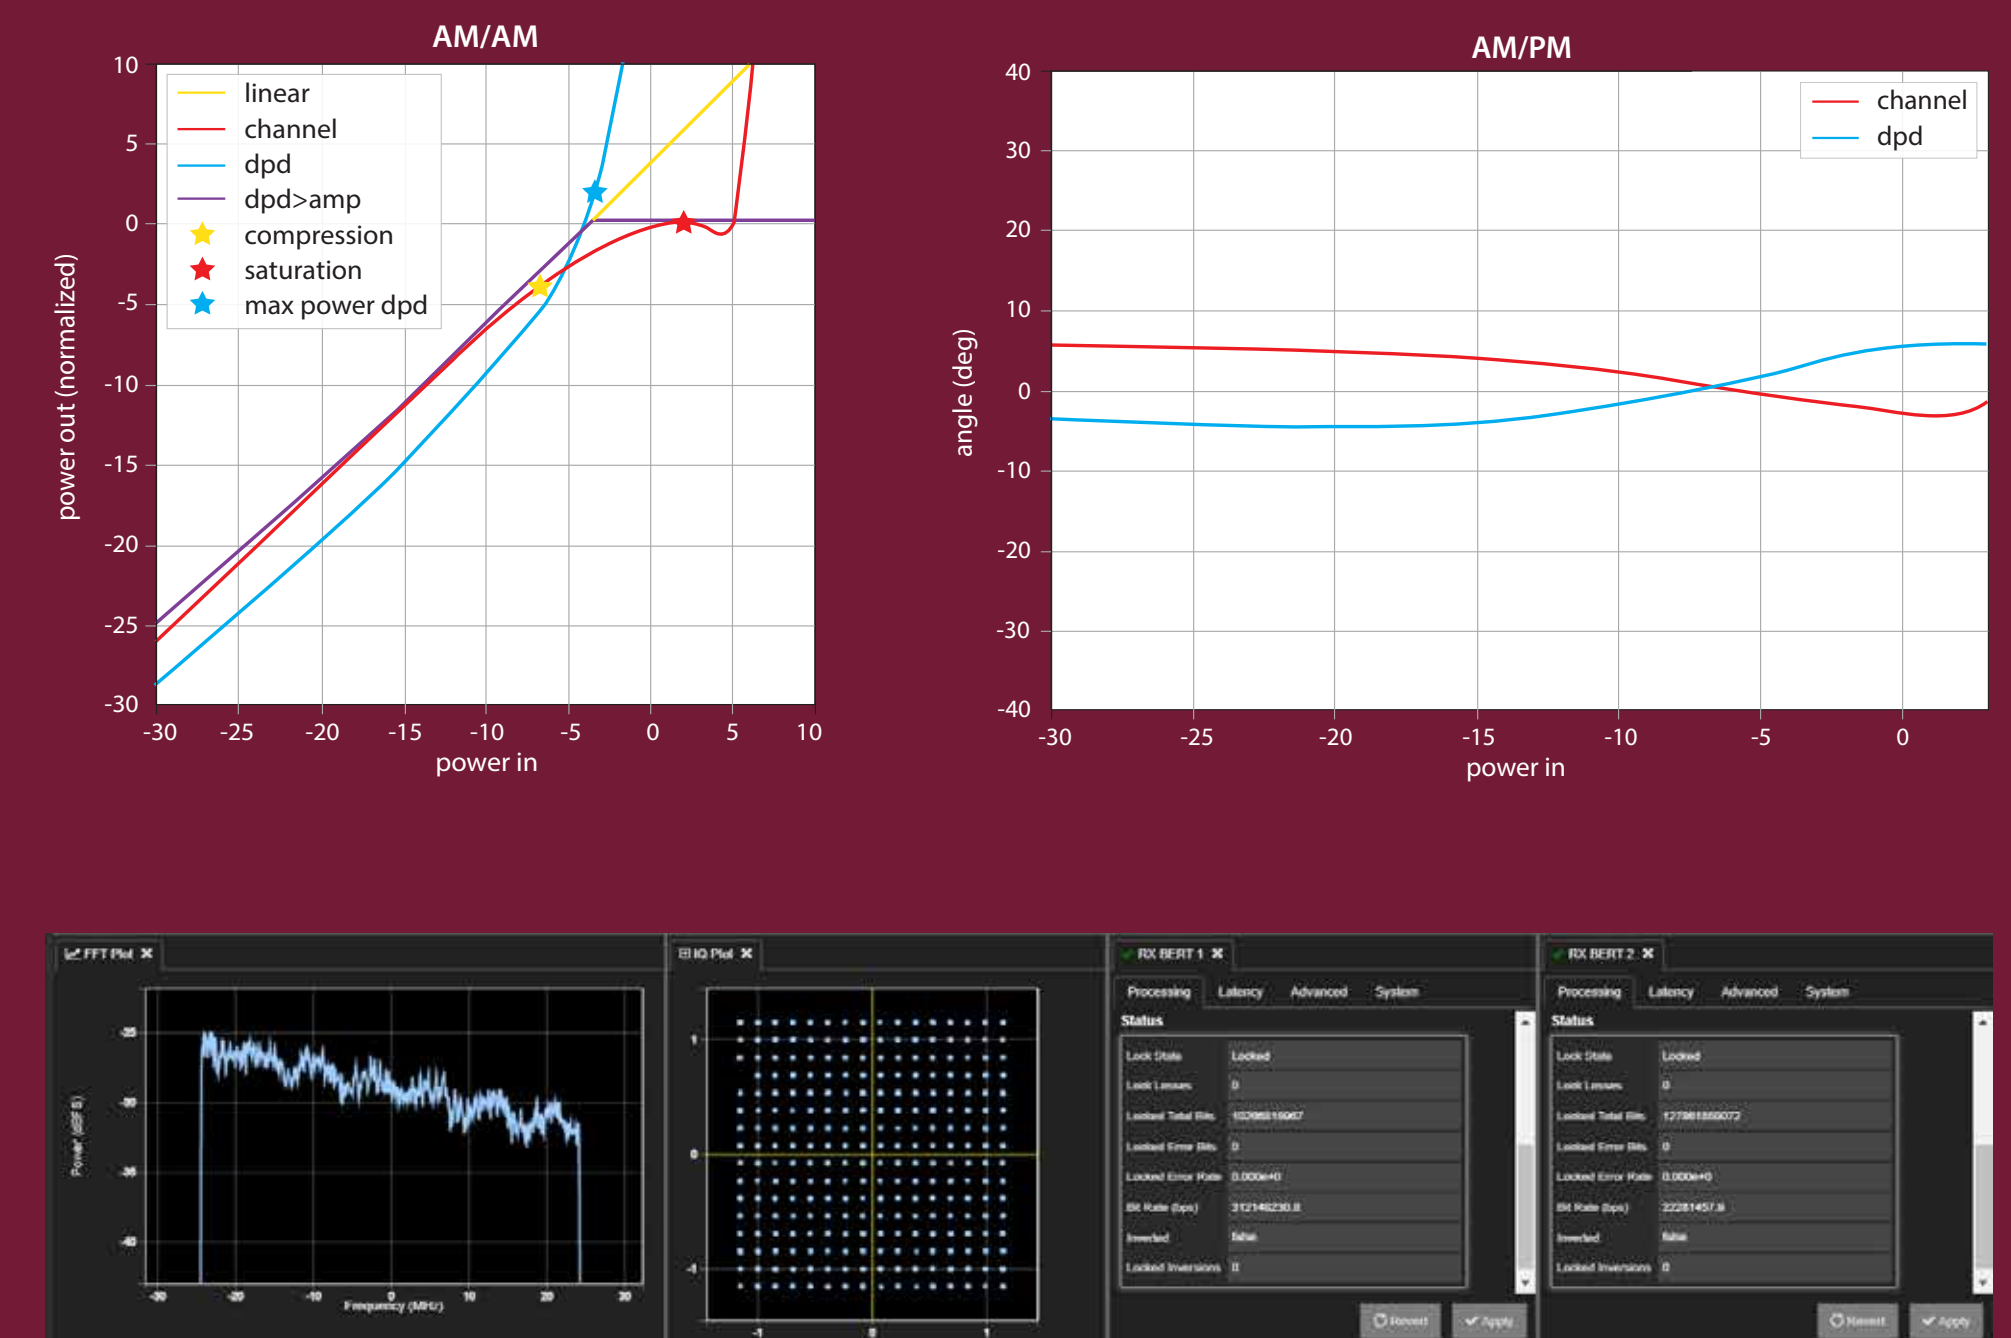

Spectrum Processing at the Edge

Adapting Terrestrial Waveforms for Non-Terrestrial Networks

Edge Remote

Digitize – the RF spectrum based on industry adopted open standards
Virtualize – the waveform processing using state of the art DSP techniques
Orchestrate – the control and optimization of operations for on-demand services

OpenSpace®

Multi-Waveform Support

Commercial: DVB-S2X, 5G
 MiSATCOM: GBS, IBS, RCS-2
 Tactical LOS: EBEM, CDL

Maintain interoperability with legacy tactical networks while utilizing next-generation satellite waveforms